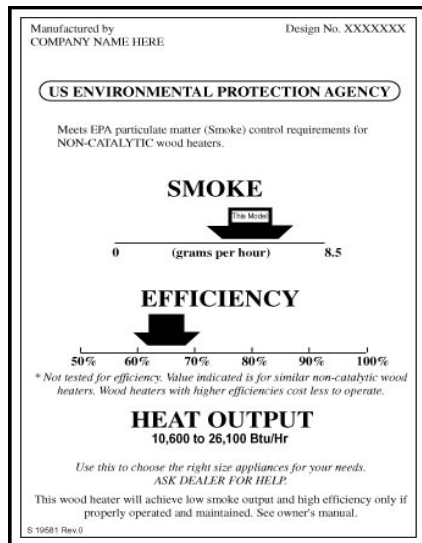

## List of EPA Certified Wood Stoves February 9, 2009

EPA Wood Heater Program

Enclosed is the list of wood stoves certified by the United States Environmental Protection Agency (EPA). An EPA certified wood stove or wood heating appliance has been independently tested by an accredited laboratory to meet a particulate emissions limit of 7.5\* grams per hour for noncatalytic wood stoves and 4.1\* grams per hour for catalytic wood stoves. All wood heating appliances subject to the New Source Performance Standard for New Residential Wood Heaters under the Clean Air Act offered for sale in the United States are required to meet these emission limits. An EPA certified wood stove can be identified by a temporary paper label attached to the front of the wood stove and a permanent metal label affixed to the back or side of the wood stove (See examples below). Please contact John DuPree at 202-564-5950 should you have questions regarding a particular model line or manufacturer.

\*

**Temporary Wood Stove Label**

**Permanent Wood Stove Label**

Wood stoves offered for sale in the state of Washington must meet a particulate emissions limit of 4.5 grams per hour for non catalytic wood stoves and 2.5 grams per hour for catalytic wood stoves.